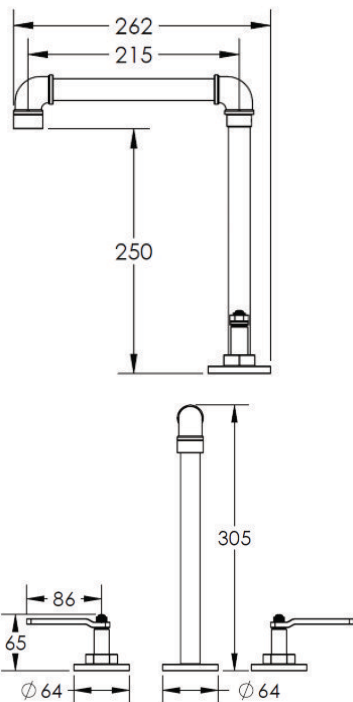

Elan Vital ELV72

Deck Mounted 3 Hole Kitchen Set

Product Image

Product Description

- ◆ Separate 1/4 turn hot and cold valve controls
- ◆ 360° pivoting spout
- ◆ Removable spout aerator for cleaning
- ◆ Coloured flow restrictor fixed into aerator
- ◆ 2 x 1/2" Flexible Hose Connections included
- ◆ Requiring 3 x 38mm diameter holes in counter
- ◆ Recommended spacing: 100mm (centre-to-centre)
- ◆ Maximum counter thickness: 50mm
- ◆ Ensure balanced feed pressures between 1-5 bar

Technical Drawing

Flow Rate

6.5 litres per minute at 3 bar pressure

Finishes Available

PC Polished Chrome
BN Brushed Nickel
GM Gun Metal
NB Natural Brass
PN Polished Nickel
MB Matt Black
PB Polished Brass
AB Aged Brass
AN Aged Nickel
BM Black Mirror
BB Brushed Brass
HB Heritage Brass